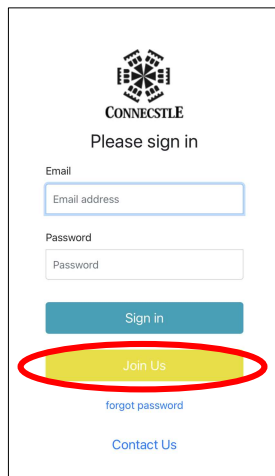

LET'S POST YOUR NEWCASTLE ON CONNECTSTLE!!

What is Connectstle?

The idea behind Connectstle came from the Shinshiro (Japan) Youth Conference in 2017. A group of young people worked on the project to develop a website to connect young people in our Newcastles and encourage travel between them. This website aims to show great places to visit in our individual Newcastles. The content is created by young people and gives their perspective on must-see places and must-do experiences, to encourage you to travel to our Newcastles. Let's make a Connectstle account and post on it what's special to you about your Newcastle!!

<https://connectstle.org>

How to create a Connectstle account?

1. Tap "My Account"

2. Tap "Join Us"

3. Enter the required fields and tap "Register"

4. This screen will appear

5. Tap the link after you receive this email