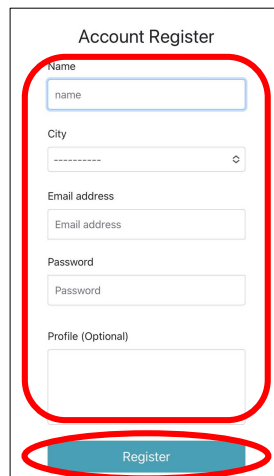

<https://connectstle.org>

How to create a Connectstle account?

1. Tap "My Account"

2. Tap "Join Us"

3. Enter the required fields and tap "Register"

4. This screen will appear

5. Tap the link after you receive this email