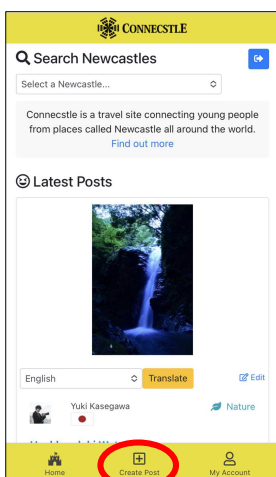

How to post?

1. Tap "Create Post"