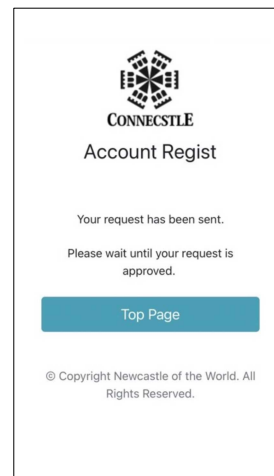

<https://connectstle.org>

How to create a Connectstle account?

1. Tap "My Account"

2. Tap "Join Us"

3. Enter the required fields and tap "Register"

4. This screen will appear

5. Tap the link after you receive this email