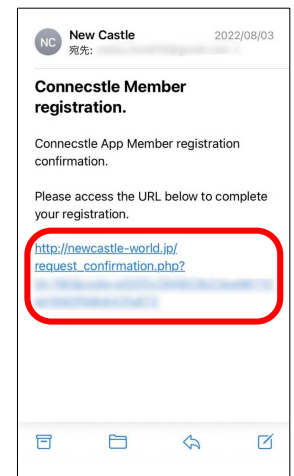

<https://connectstle.org>

How to create a Connectstle account?

1. Tap "My Account"

2. Tap "Join Us"

3. Enter the required fields and tap "Register"

4. This screen will appear

5. Tap the link after you receive this email