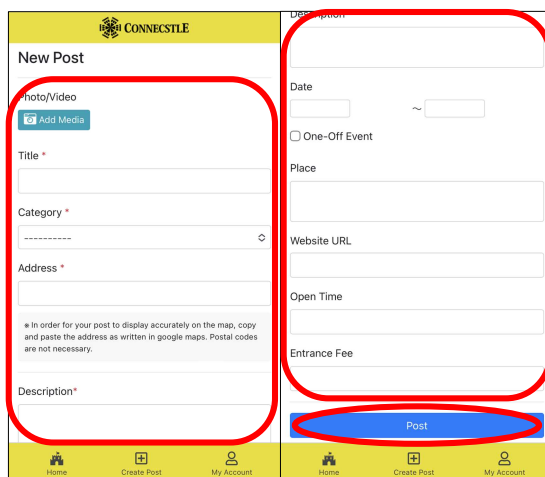

2. Enter the required fields and tap "Post"