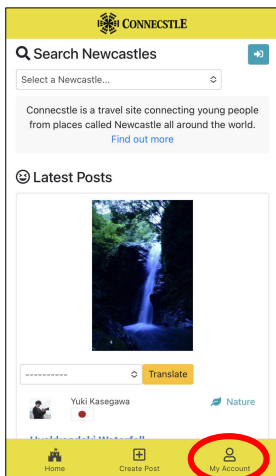

LET'S POST YOUR NEWCASTLE ON CONNECTSTLE!!

What is Connectstle?

The idea behind Connectstle came from the Shinshiro (Japan) Youth Conference in 2017. A group of young people worked on the project to develop a website to connect young people in our Newcastles and encourage travel between them. This website aims to show great places to visit in our individual Newcastles. The content is created by young people and gives their perspective on must-see places and must-do experiences, to encourage you to travel to our Newcastles. Let's make a Connectstle account and post on it what's special to you about your Newcastle!!

<https://connectstle.org>

How to create a Connectstle account?

1. Tap "My Account"

2. Tap "Join Us"

3. Enter the required fields and tap "Register"

4. This screen will appear

5. Tap the link after you receive this email